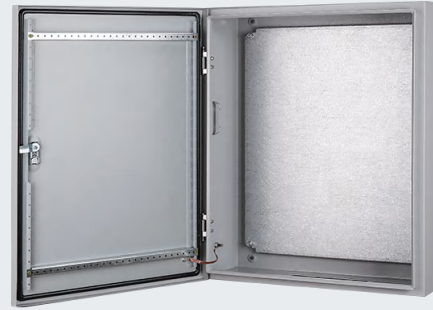

## VAE Series Compact Enclosure

### Features :

- Made of cold rolled steel plate by bending and welding.
- Surface: Pre-treated with etching primer and finished with **RAL7035** polyester powder coating.
- Door panel PU sealing strip to prevent dust and rain from penetrating.
- Inlet and outlet holes are provided with hole cover plate (Sealing strip).
- Interchangeable door hinge with no need for machining in single-door enclosures.
- Perforated mounting strips in the door for fast attachment of support strips,cable conduit holders and covers.
- Widened box frame,bearing hinge and door plate square tubes tiffener ensures high strength of the box body.

### Technical Data

Material	Carbon Steel
Surface Reatment	Powder-Coated,RAL7035
Protection Grade	Up to IP65 (acc.to GB64205-1993)
Impact Resistance	IK10 (typical)
Mounting Plate	Galvanized sheet,Removable
Temperature Range	40 C to 80 C
Installation	Wall Mounting
Gasket	PU Foam Continuous Seal, Machine Foamed
Locking System	MS813 with key
Earthing	Door and body with M6 earthing stud
Optional Items	Ventilation fan, Thermostat,Rainhood Louvered Openings,Inner door, Viewing Window,Wall Mounting Bracket
Standard Configuration	Mounting plate, Lock, Key, Earthing Screw Perforated mounting strips in the door*2
Standard & Approvals	IEC 60529 / EN 62208 / ISO 9001 / CE / RoHS

Note: The height above 800mm is equipped with square tube and pull bar lock